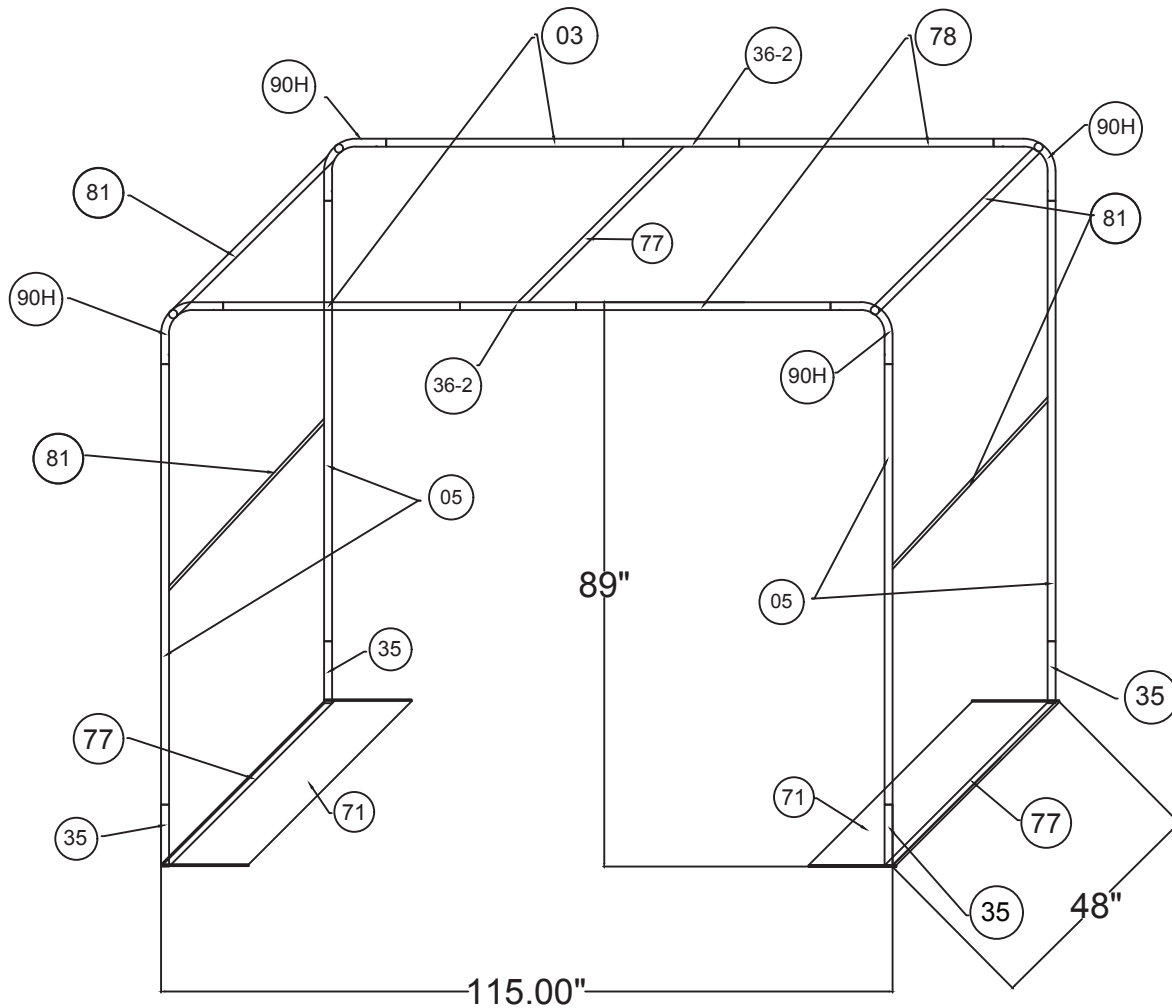

WAVELINE®

SARCH14S

- Assemble both outer rings
- Install base poles
- Install all horizontal poles
- Pull graphics from one end to the other slowly, making sure to evenly cover the frame

10'w x 89"h x 4'd Arch	
Qty.	Part Number
4	WLM#35
4	WLM#90H
4	WLM#05
2	WLM#36-2 Tee
3	WLM#77
2	WLM#003
2	WLM#078
4	WLM#81
2	WLM#71 Base Plate
4	WLM#75 Neckings
1	BGO Fabric XL bag

Fits inside qty.1 CA900